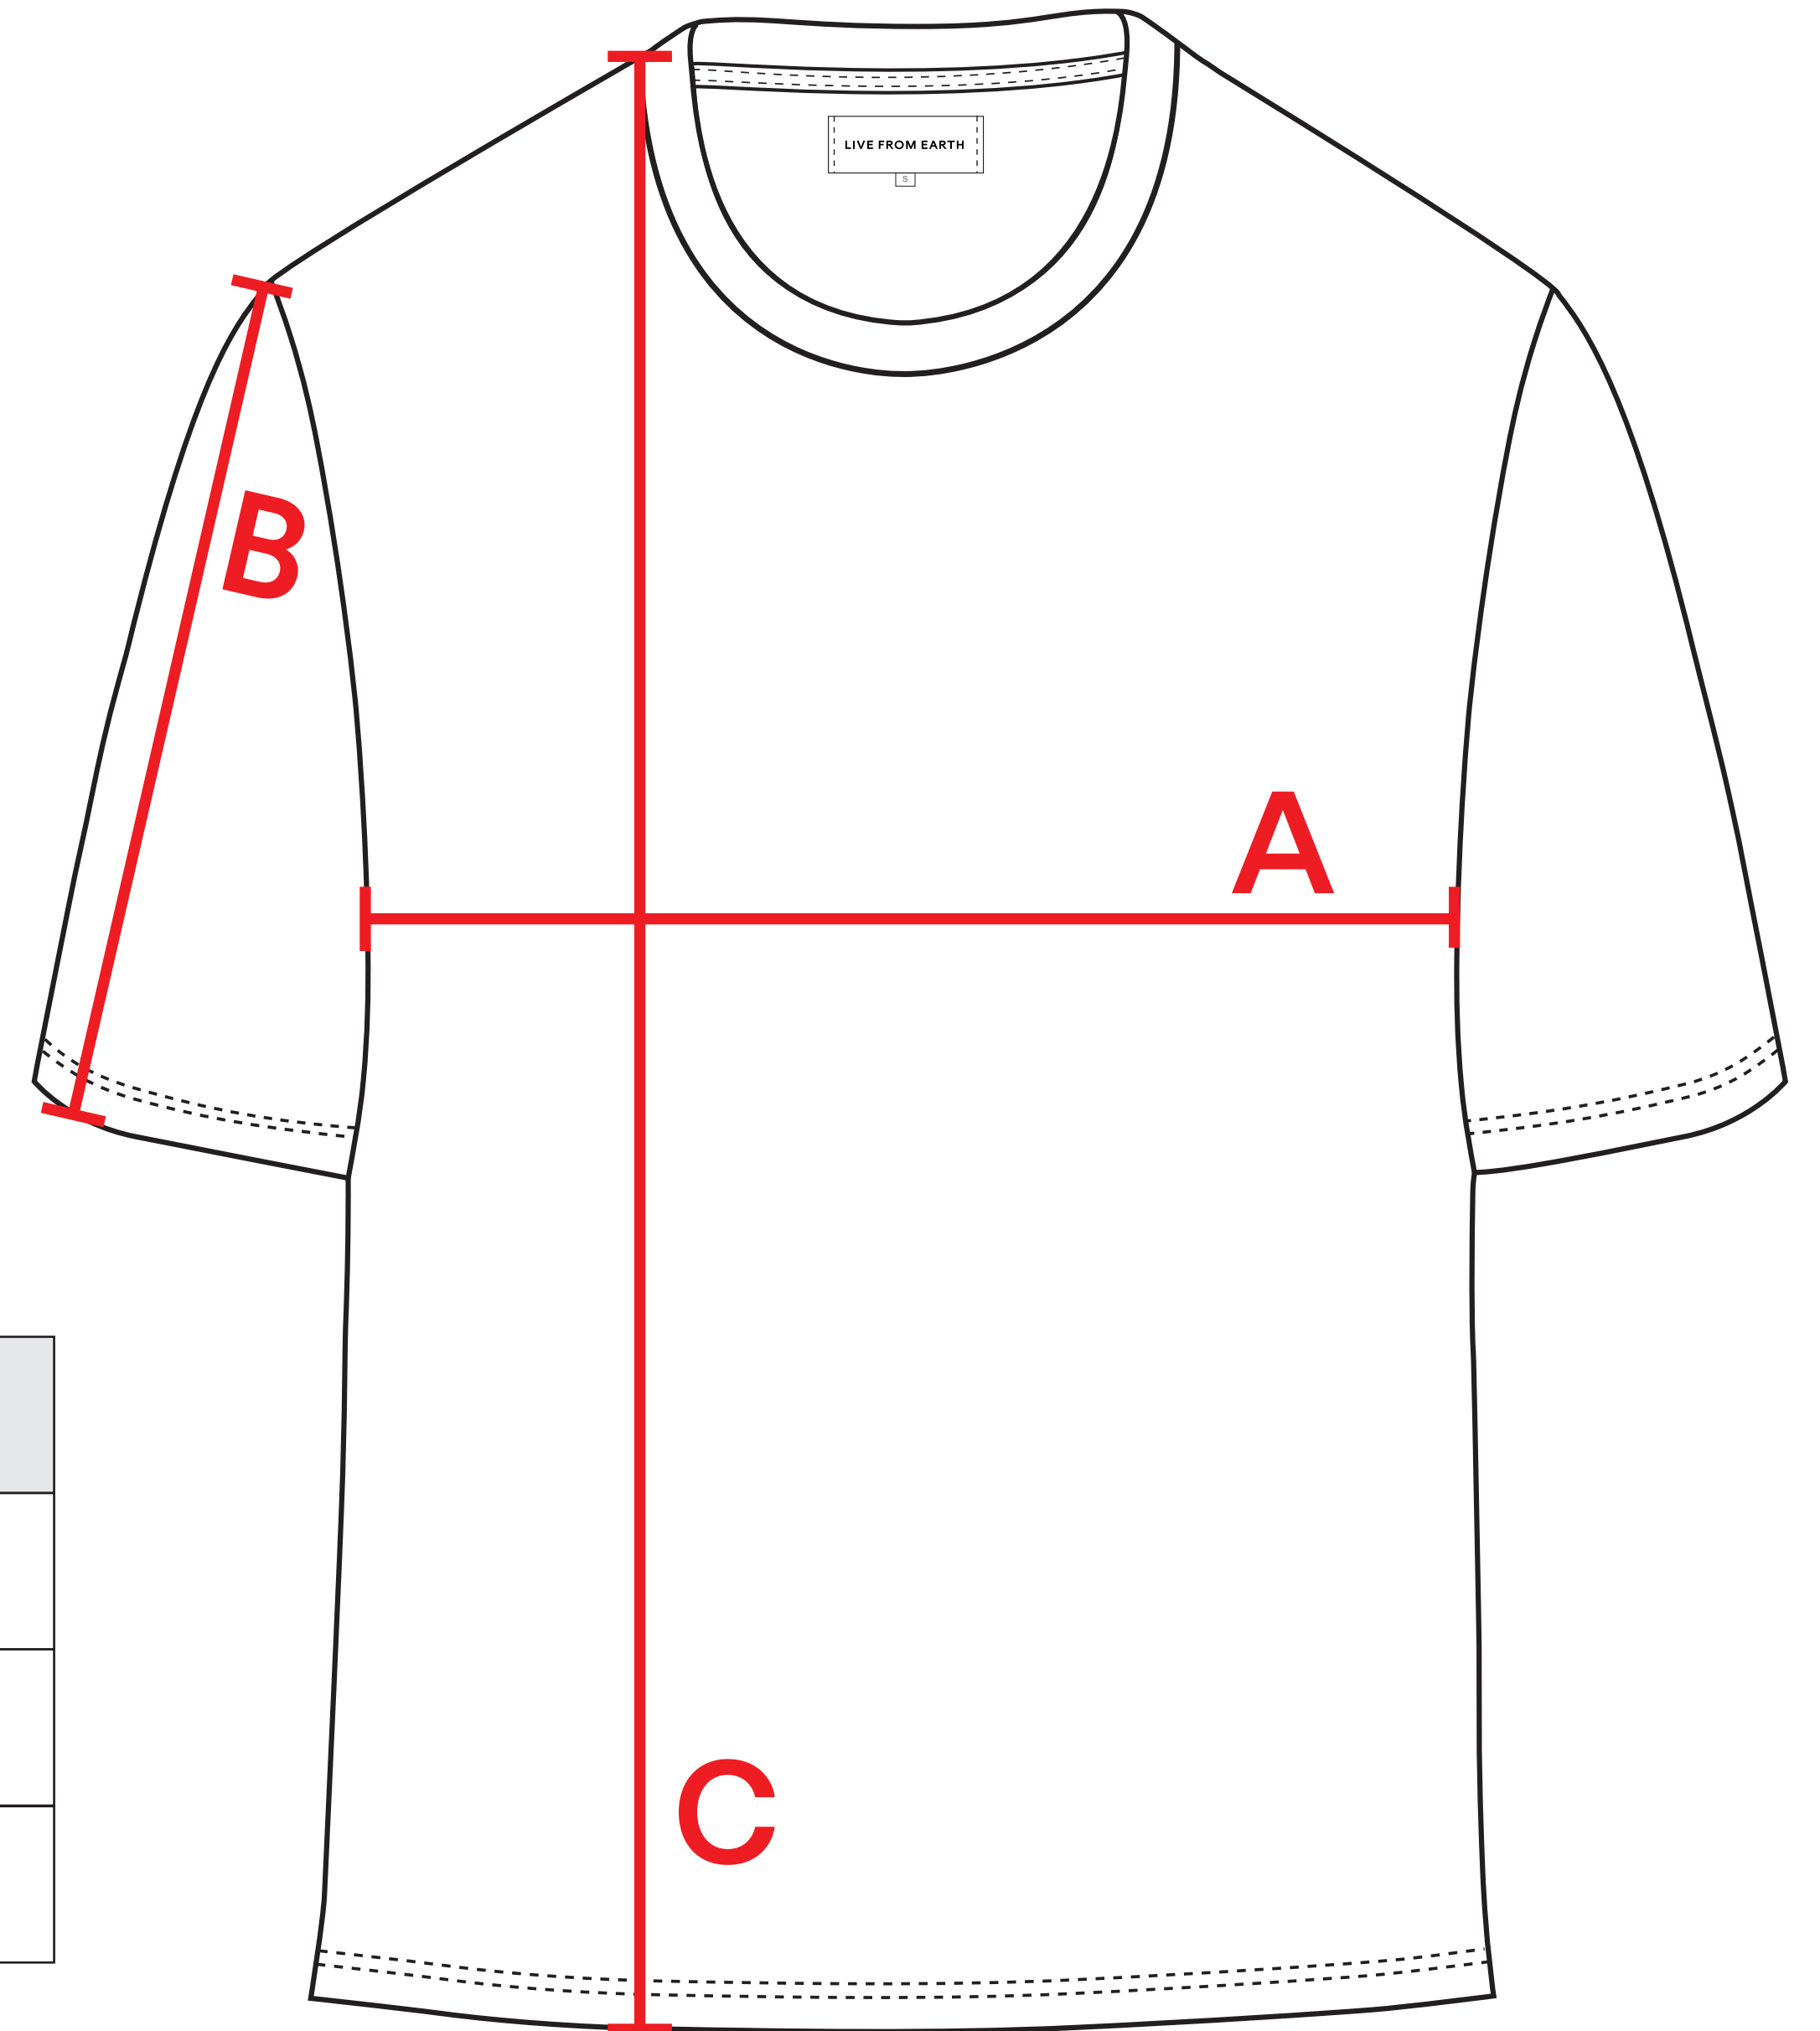

LIVE FROM EARTH

Measurement Chart Perfect T-Shirt

Size	S	M	L	XL	XXL
A armpit to armpit	51	55	59	62,5	67
B shoulder to cuff	19	20	21,5	22,5	24
C collar to hem	66	68	72	74,5	77

*in cm, approximate values