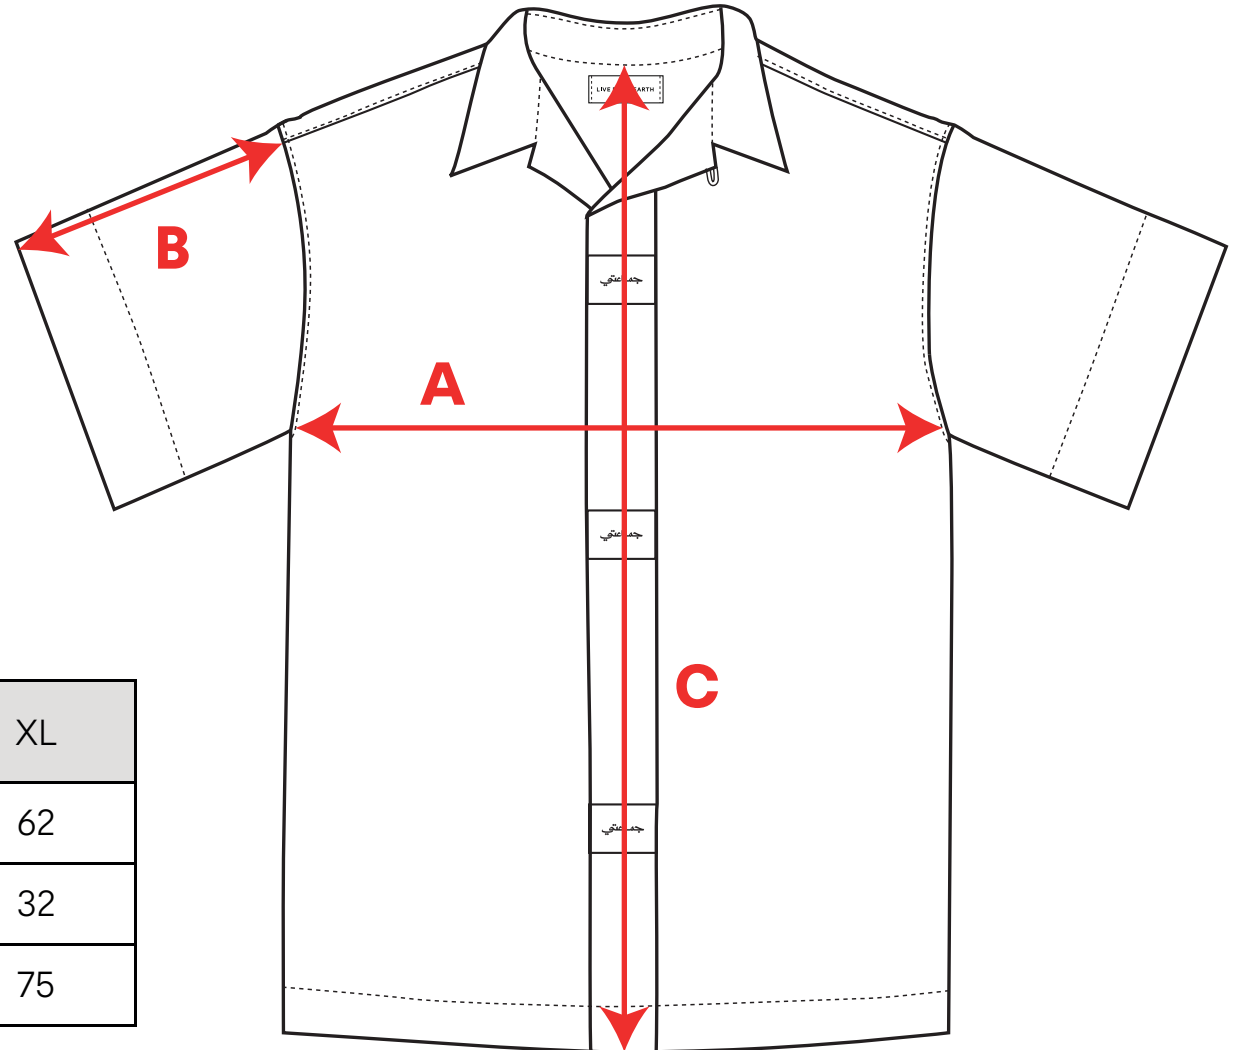

UNIFORM SHIRT Measurement Chart

جماعتي

SIZES	M	L	XL
(A) armpit to armpit	55,5	60	62
(B) shoulder to cuff	29	30	32
(C) collar to hem	71,5	73	75

*in cm, approx. values